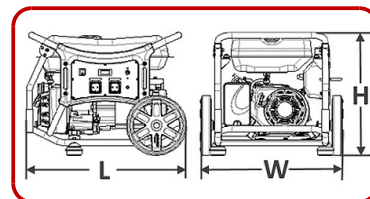

Alternator

Voltage regulation system	AVR
---------------------------	-----

Dimensional data

Length	(L) mm	800
Width	(W) mm	698
Height	(H) mm	620
Dry weight	Kg	78
Carton box dimension LxWxH	mm	810x625x607